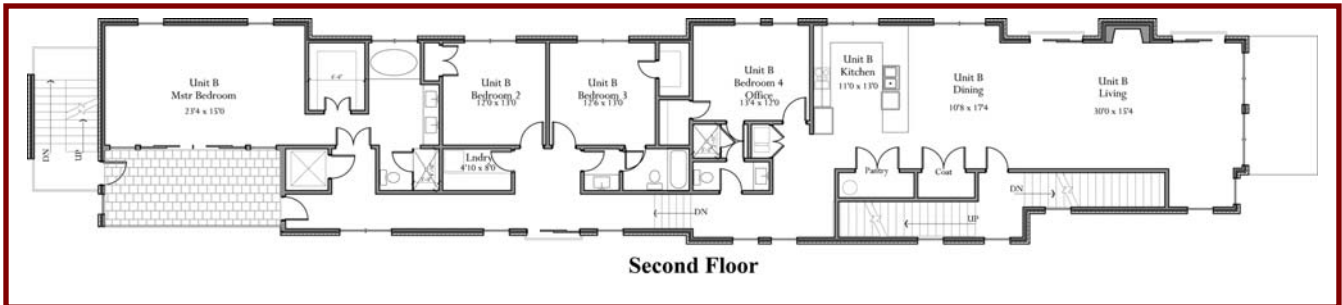

*Lot 6 – Townhome 2: 714 N. Park Ave. – Available**

Front Elevation

"A Passion for Excellence"

Design - Develop – Build
6528 Cornell – Indianapolis, IN. 46220
www.CarreauDesign.Com
317-257-9071

Second Floor