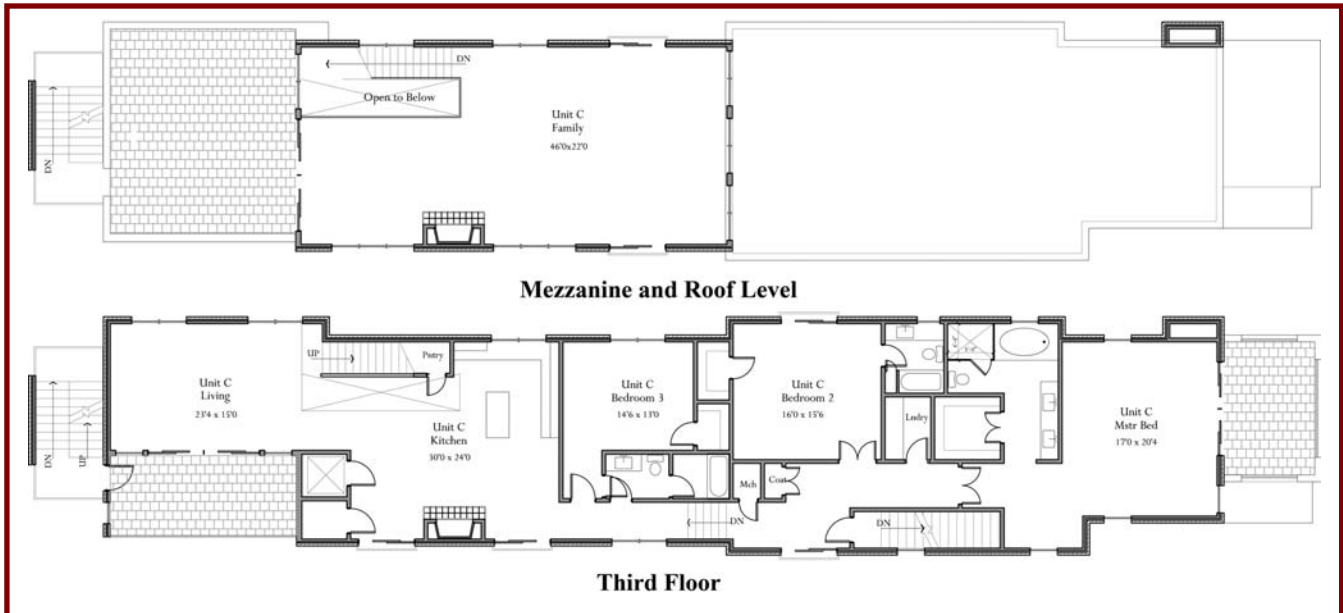

*Lot 6 – Townhome 3: 716 N. Park Ave. – Available**

Front Elevation

"A Passion for Excellence"

Design - Develop – Build
6528 Cornell – Indianapolis, IN. 46220
www.CarreauDesign.Com
317-257-9071

** Subject to building approval*